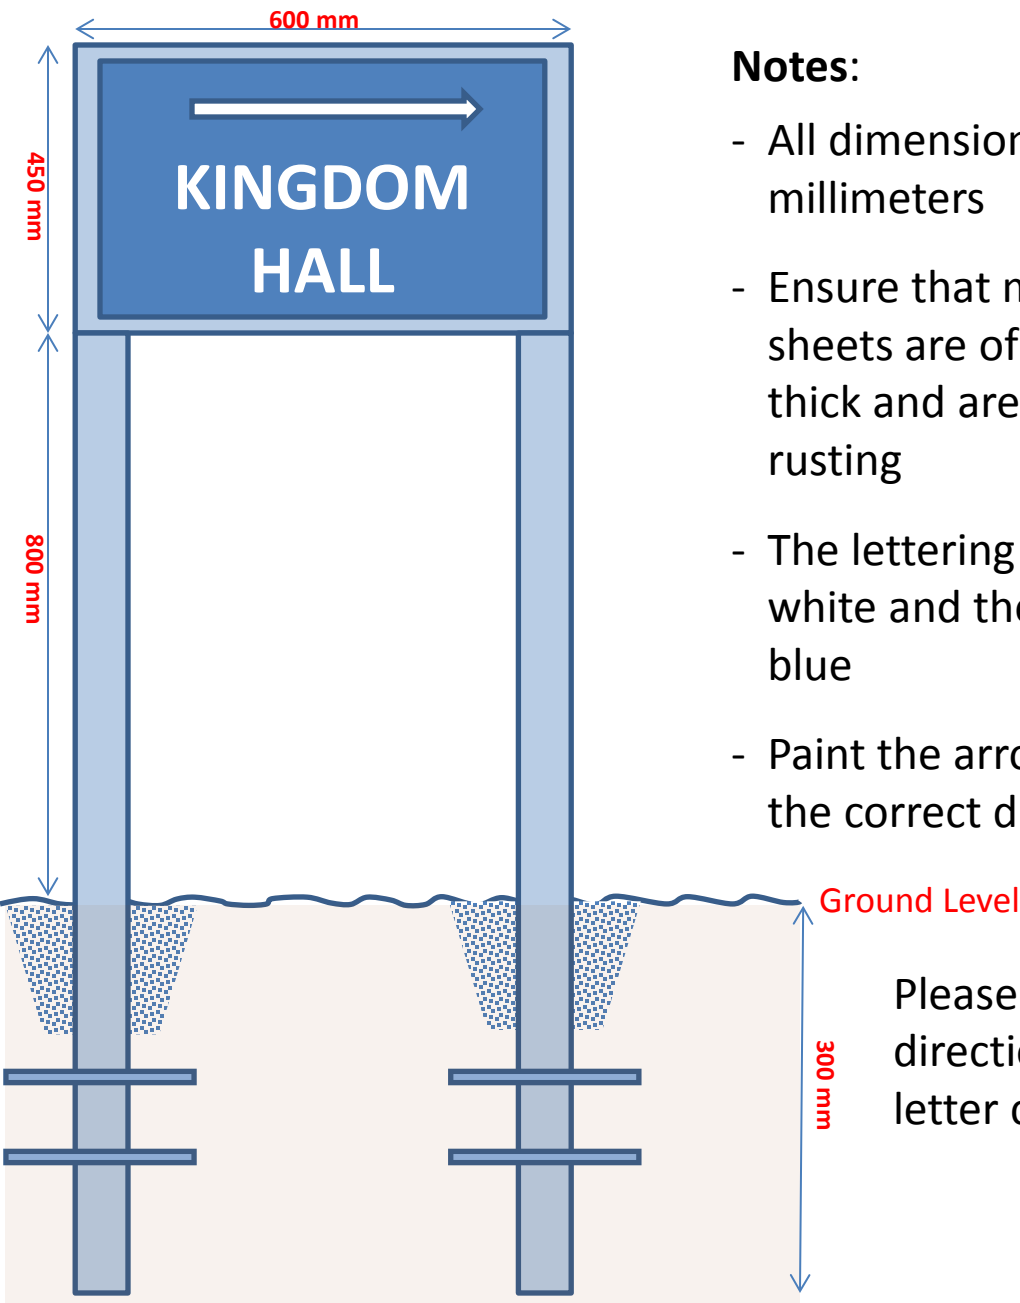

SAMPLE KINGDOM HALL DIRECTIONAL SIGN

Notes:

- All dimensions are in millimeters
- Ensure that metal pipes and sheets are of at least 3mm thick and are protected from rusting
- The lettering should be in white and the background blue
- Paint the arrow white to show the correct direction.